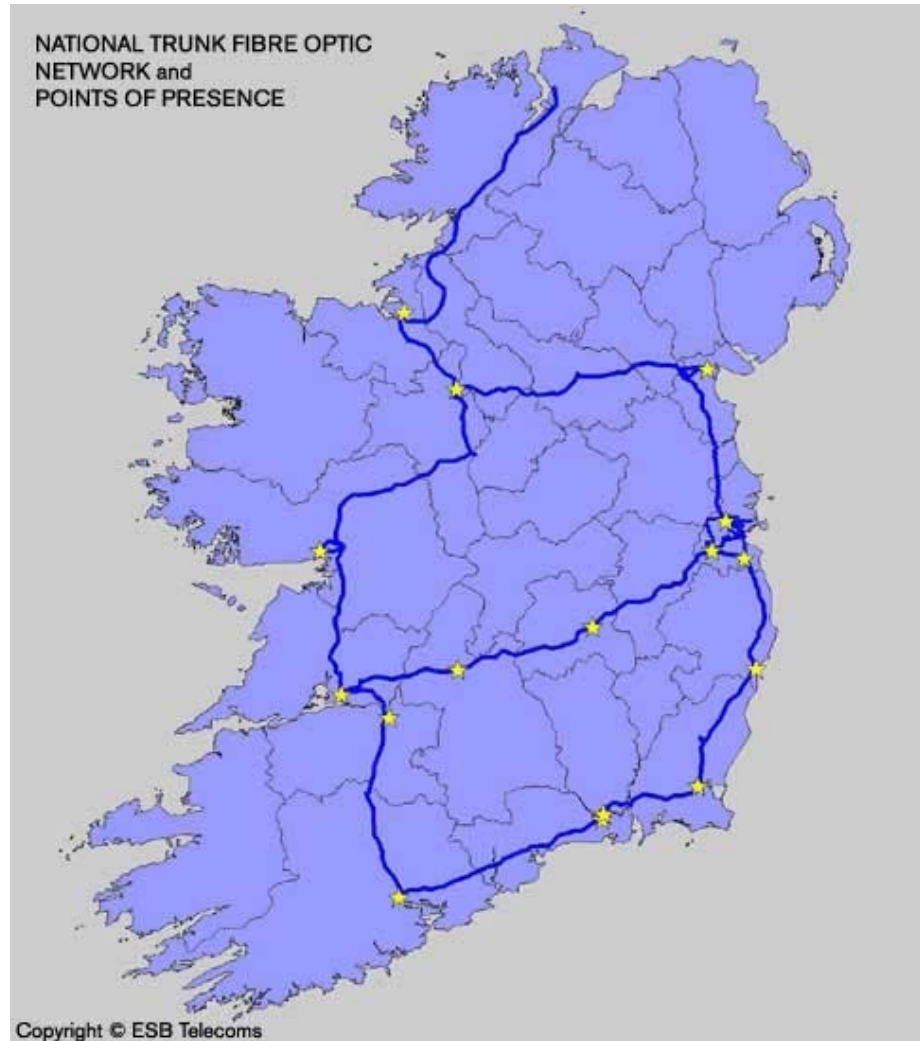

BROADBAND CRITICAL INFRASTRUCTURE FOR DONEGAL

Presentation By
Brian Boyle
Head of Information Systems
Donegal County Council
www.donegal.ie

DONEGAL REGIONAL BROADBAND PROGRAMME

ESB TELECOM

Backbone Fibre
Network