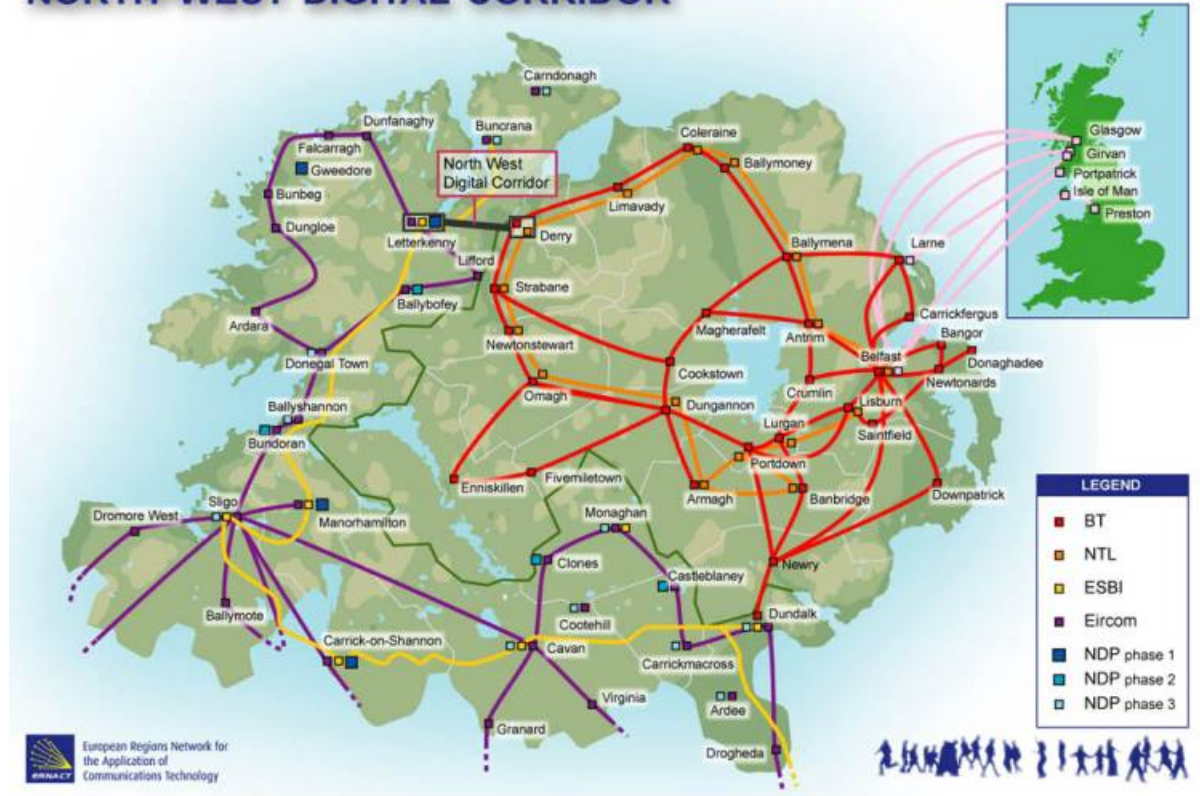

BROADBAND CRITICAL INFRASTRUCTURE FOR DONEGAL

Presentation By
Brian Boyle
Head of Information Systems
Donegal County Council
www.donegal.ie

DONEGAL REGIONAL BROADBAND PROGRAMME

ESB TELECOM

Backbone Fibre
Network

Comhairle Chontae Dhún na Gall
Donegal County Council

DONEGAL REGIONAL BROADBAND PROGRAMME

CROSS BORDER INITIATIVES – A FURTHER PRIORITY

NORTH-WEST DIGITAL CORRIDOR

the region is the network

DONEGAL REGIONAL BROADBAND PROGRAMME