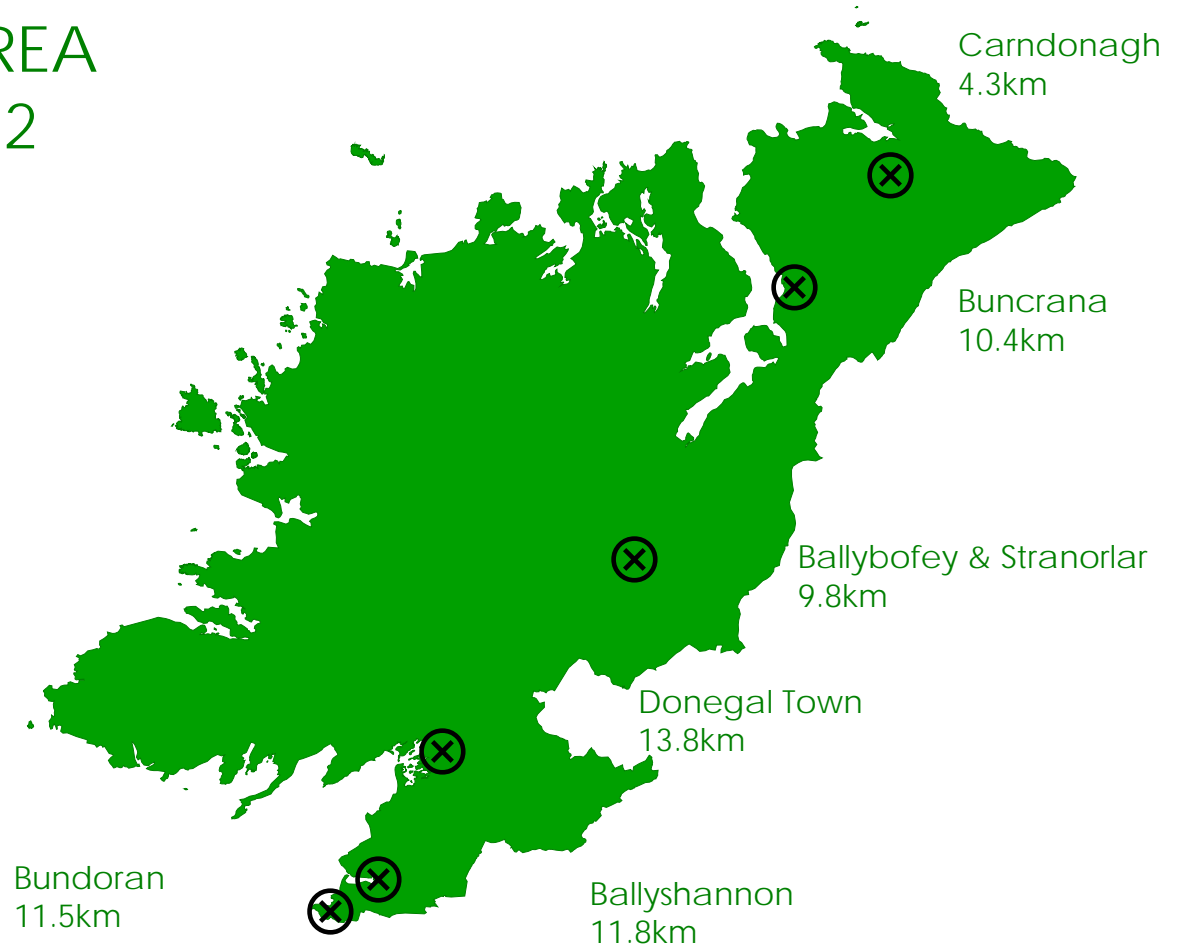

Comhairle Chontae Dhún na Gall
Donegal County Council

DONEGAL REGIONAL BROADBAND PROGRAMME

CROSS BORDER INITIATIVES – A FURTHER PRIORITY

NORTH-WEST DIGITAL CORRIDOR

the region is the network

DONEGAL REGIONAL BROADBAND PROGRAMME

METROPOLITAN AREA NETWORKS PHASE I

An Bun Beag
(Údarás na Gaeltachta)

DONEGAL REGIONAL BROADBAND PROGRAMME

METROPOLITAN AREA NETWORKS PHASE 2

DONEGAL REGIONAL BROADBAND PROGRAMME

EXTENT OF NETWORKS:

	km
Letterkenny	28.4
Donegal Town	13.8
Buncrana	10.4
Ballybofey / Stranorlar	9.8
Ballyshannon	11.8
Bundoran	11.5
Carndonagh	4.3
Total	90 km