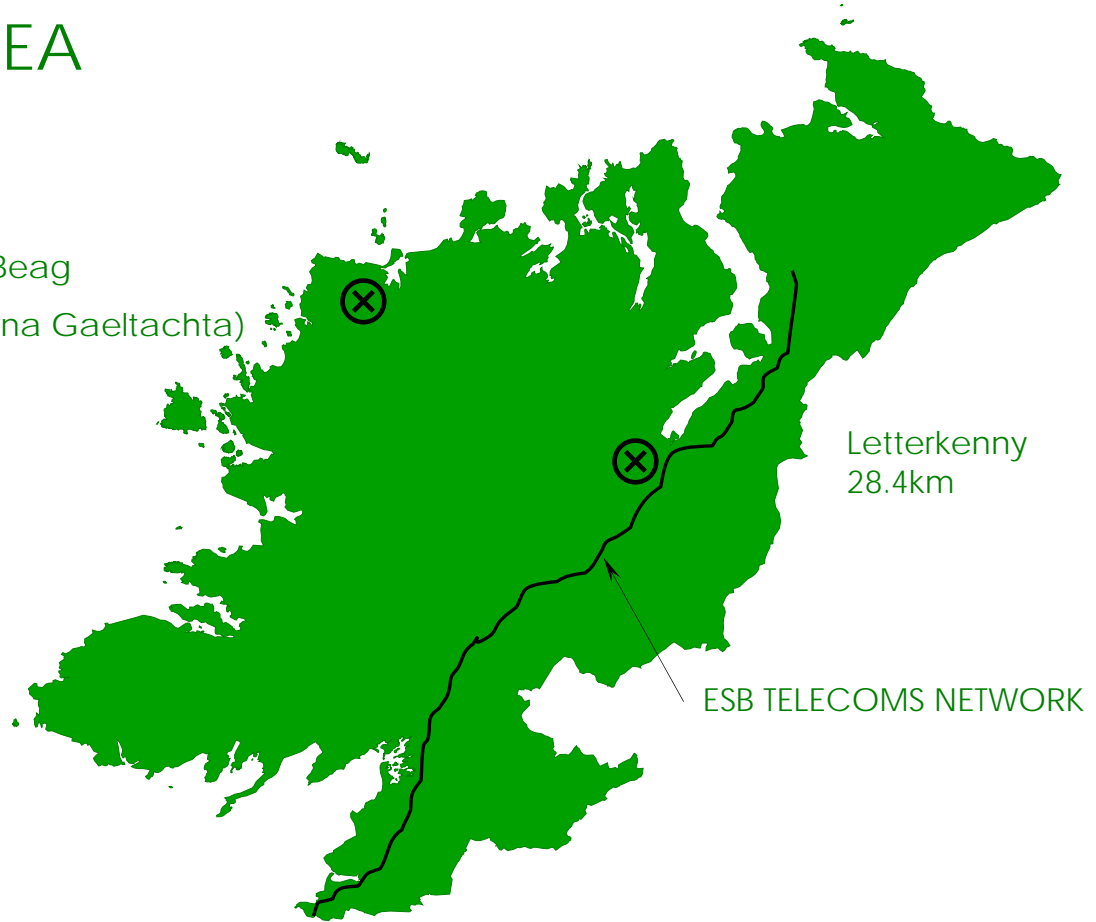

DONEGAL REGIONAL BROADBAND PROGRAMME

METROPOLITAN AREA NETWORKS PHASE I

An Bun Beag
(Údarás na Gaeltachta)